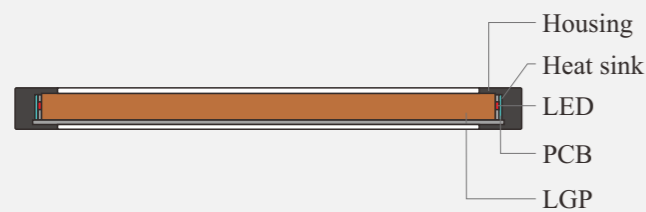

Edge Lit Backlight **OPT-FLCA Series NEW**

Product Features

Main Features

- Larger light-emitting surface compared with FLC series; preferable choice for large-size back lighting

Application Cases

- Electronic components OMM & contour identification
- Plastic objects cutting and positioning
- Mobile phone cover OMM
- Tray position identification
- Film transmittance inspection

Selection Guide

Spectrum Chart

Application Cases

- CG ink measurement.

Customizable Items

Section Structure Drawing

Model Table

No.	Model	* Input ○	* Input ●	* Input ●	* Input ●	Recommended controller
1	OPT-FLCA210150	24W@24V	20.1W@24V	24W@24V	24W@24V	OPT-DPA2024E
2	OPT-FLCA220210	28.8W@24V	23.1W@24V	28.8W@24V	31.6W@24V	
3	OPT-FLCA310220	43.2W@24V	31.2W@24V	39.6W@24V	43.2W@24V	
4	OPT-FLCA310290	47.7W@24V	37.4W@24V	44.5W@24V	47.7W@24V	
5	OPT-FLCA410290	62.4W@2.6A	50.4W@2.1A	57.6W@2.4A	62.4W@2.6A	OPT-DPA6024
6	OPT-FLCA430410	74.9W@3.1A	65.3W@2.7A	69.1W@2.9A	74.9W@3.1A	
7	OPT-FLCA510360	78W@3.2A	65.3W@2.7A	72W@3A	78W@3.2A	
8	OPT-FLCA510500	93.6W@3.9A	81.6W@3.4A	86.4W@3.6A	93.6W@3.9A	
9	OPT-FLCA610430	93.6W@3.9A	85.7W@3.5A	86.4W@3.6A	93.6W@3.9A	
10	OPT-FLCA610570	114W@4.7A	103.5W@4.3A	106.1W@4.4A	114W@4.7A	

* Note: The data is for reference only.

Dimensions (mm)

1. OPT-FLCA210150

2. OPT-FLCA220210

3. OPT-FLCA310220

4. OPT-FLCA310290

Dimensions (mm)

5. OPT-FLCA410290