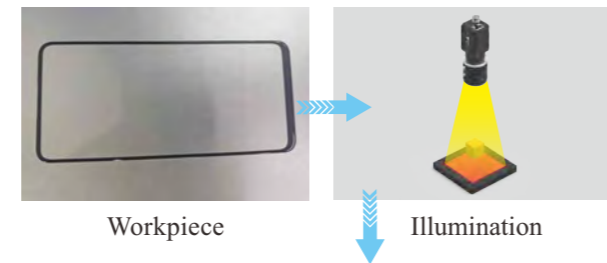

Edge Lit Backlight **OPT-FLCA Series NEW**

Product Features

Main Features

- Larger light-emitting surface compared with FLC series; preferable choice for large-size back lighting

Application Cases

- Electronic components OMM & contour identification
- Plastic objects cutting and positioning
- Mobile phone cover OMM
- Tray position identification
- Film transmittance inspection

Selection Guide

Spectrum Chart

Application Cases

- CG ink measurement.

Customizable Items

Section Structure Drawing

Model Table

No.	Model	* Input ○	* Input ●	* Input ●	* Input ●	Recommended controller
1	OPT-FLCA210150	24W@24V	20.1W@24V	24W@24V	24W@24V	OPT-DPA2024E
2	OPT-FLCA220210	28.8W@24V	23.1W@24V	28.8W@24V	31.6W@24V	
3	OPT-FLCA310220	43.2W@24V	31.2W@24V	39.6W@24V	43.2W@24V	
4	OPT-FLCA310290	47.7W@24V	37.4W@24V	44.5W@24V	47.7W@24V	
5	OPT-FLCA410290	62.4W@2.6A	50.4W@2.1A	57.6W@2.4A	62.4W@2.6A	OPT-DPA6024
6	OPT-FLCA430410	74.9W@3.1A	65.3W@2.7A	69.1W@2.9A	74.9W@3.1A	
7	OPT-FLCA510360	78W@3.2A	65.3W@2.7A	72W@3A	78W@3.2A	
8	OPT-FLCA510500	93.6W@3.9A	81.6W@3.4A	86.4W@3.6A	93.6W@3.9A	
9	OPT-FLCA610430	93.6W@3.9A	85.7W@3.5A	86.4W@3.6A	93.6W@3.9A	
10	OPT-FLCA610570	114W@4.7A	103.5W@4.3A	106.1W@4.4A	114W@4.7A	