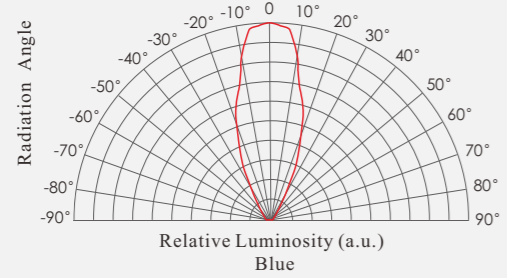

Series features

Note: The data is for reference only.