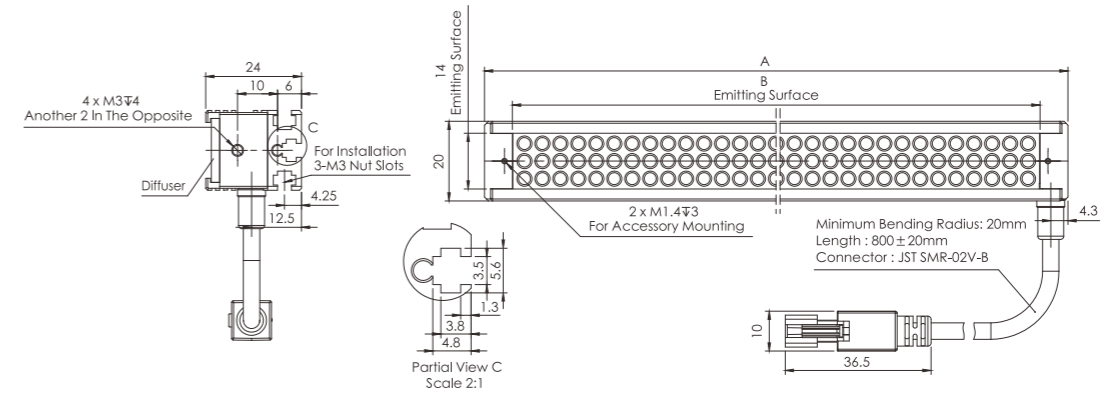

PCB positioning

Section Structure Drawing

Series features

Note: The data is for reference only.

Note: The data is for reference only.

Note: The data is for reference only.

Matching with diffuser plate for reflective surfaces, workpiece example to improve image uniformity

With diffuser plate

Without diffuser plate

Model Table

No.	Model	* Power ●	* Power ●	* Power ●	* Power ●	Length A (mm)	Emitting B (mm)	Light source width (mm)	Recommended controller
1	OPT-LI6120	2.8W@24V	2.9W@24V	2.7W@24V	1.7W@24V	61	47	32	OPT-DPA2024E
2	OPT-LI11520	4.2W@24V	4.9W@24V	3.7W@24V	3.2W@24V	115	101		
3	OPT-LI17320	6.7W@24V	6.7W@24V	5.8W@24V	4.8W@24V	173	159		
4	OPT-LI21820	7.2W@24V	7.8W@24V	6.2W@24V	6.9W@24V	218	204		
5	OPT-LI26820	10.5W@24V	10.9W@24V	8.3W@24V	7.9W@24V	268	254		
6	OPT-LI31320	10.7W@24V	11.7W@24V	9.3W@24V	10.4W@24V	313	299		
7	OPT-LI36220	12.3W@24V	12.9W@24V	11.5W@24V	11W@24V	362	348		
8	OPT-LI43620	15W@24V	15W@24V	12.4W@24V	12.6W@24V	436	422		
9	OPT-LI53620	17.3W@24V	17.3W@24V	15W@24V	15.8W@24V	536	522		

* Note: The data is for reference only.

Dimensions (mm)

Model Table

No.	Model	* Power ●	* Power ●	* Power ●	* Power ●	Length A (mm)	Emitting B (mm)	Light source width (mm)	Recommended controller
1	OPT-LI3832	2W@24V	2W@24V	1.8W@24V	2W@24V	38	24	32	OPT-DPA2024E
2	OPT-LI6132	4W@24V	4W@24V	3.5W@24V	3.3W@24V	61	47		
3	OPT-LI8332	5.9W@24V	6.1W@24V	5W@24V	4.9W@24V	83	69		
4	OPT-LI11532	6W@24V	7W@24V	5.5W@24V	6.3W@24V	115	101		
5	OPT-LI17332	8.5W@24V	8.4W@24V	8W@24V	7.2W@24V	173	159		
6	OPT-LI21832	13W@24V	13W@24V	9W@24V	9.1W@24V	218	204		
7	OPT-LI26832	13.9W@24V	13.9W@24V	10.5W@24V	12.8W@24V	268	254		
8	OPT-LI31332	15.6W@24V	15.6W@24V	12W@24V	13W@24V	313	299		
9	OPT-LI36232	16.1W@24V	16.1W@24V	14.4W@24V	15W@24V	362	348		
10	OPT-LI43632	18.8W@24V	18.8W@24V	16W@24V	17.3W@24V	436	422		
11	OPT-LI53632	21W@24V	21W@24V	19W@24V	18.7W@24V	536	522		

* Note: The data is for reference only.

Dimensions (mm)