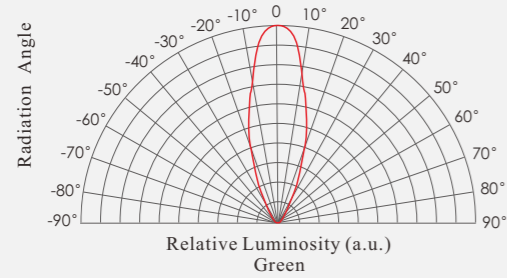

Series features

Note: The data is for reference only.