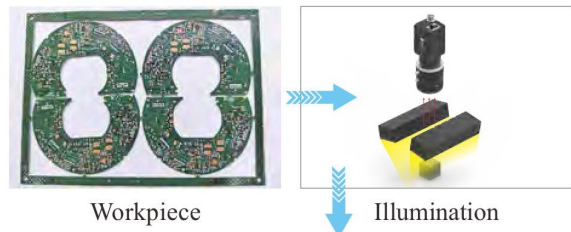

Application Cases

- Metal surface inspection
- Image scanning
- Surface crack detection
- LCD panel inspection

Selection Guide

Spectrum Chart

Note: The data is for reference only.

Customizable Items

Application Cases

PCB positioning

Section Structure Drawing

Series features

Note: The data is for reference only.

Note: The data is for reference only.

Note: The data is for reference only.

Matching with diffuser plate for reflective surfaces, workpiece example to improve image uniformity