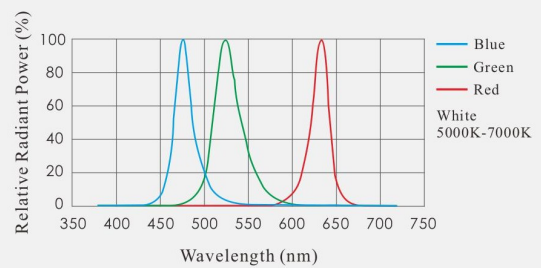

Application Cases

- Metal surface inspection
- Image scanning
- Surface crack detection
- LCD panel inspection

Selection Guide

Spectrum Chart

Note: The data is for reference only.

Customizable Items

Application Cases

* Note: The data is for reference only.

Dimensions (mm)

Model Table

No.	Model	* Power ●	* Power ●	* Power ●	* Power ●	Length A (mm)	Emitting B (mm)	Light source width (mm)	Recommended controller
1	OPT-LI3832	2W@24V	2W@24V	1.8W@24V	2W@24V	38	24	32	OPT-DPA2024E
2	OPT-LI6132	4W@24V	4W@24V	3.5W@24V	3.3W@24V	61	47		
3	OPT-LI8332	5.9W@24V	6.1W@24V	5W@24V	4.9W@24V	83	69		
4	OPT-LI11532	6W@24V	7W@24V	5.5W@24V	6.3W@24V	115	101		
5	OPT-LI17332	8.5W@24V	8.4W@24V	8W@24V	7.2W@24V	173	159		
6	OPT-LI21832	13W@24V	13W@24V	9W@24V	9.1W@24V	218	204		
7	OPT-LI26832	13.9W@24V	13.9W@24V	10.5W@24V	12.8W@24V	268	254		
8	OPT-LI31332	15.6W@24V	15.6W@24V	12W@24V	13W@24V	313	299		
9	OPT-LI36232	16.1W@24V	16.1W@24V	14.4W@24V	15W@24V	362	348		
10	OPT-LI43632	18.8W@24V	18.8W@24V	16W@24V	17.3W@24V	436	422		
11	OPT-LI53632	21W@24V	21W@24V	19W@24V	18.7W@24V	536	522		