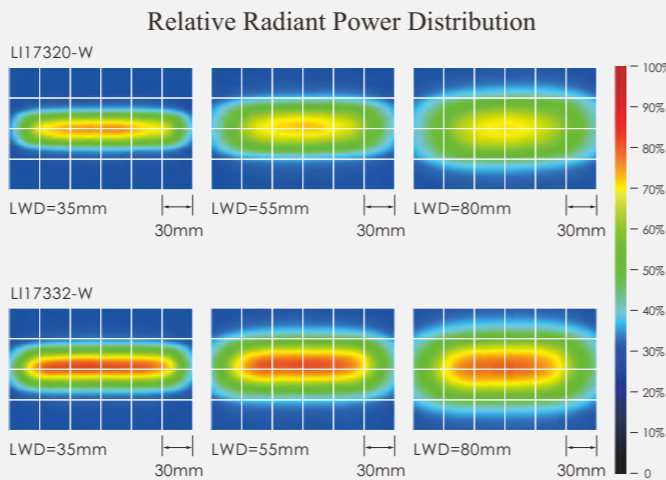

Application Cases

- Metal surface inspection
- Image scanning
- Surface crack detection
- LCD panel inspection

Selection Guide

Spectrum Chart

Note: The data is for reference only.

Customizable Items

Application Cases

PCB positioning

Section Structure Drawing

Series features

Note: The data is for reference only.

Note: The data is for reference only.

Note: The data is for reference only.

Matching with diffuser plate for reflective surfaces, workpiece example to improve image uniformity

With diffuser plate

Without diffuser plate

Model Table

No.	Model	* Power ●	* Power ●	* Power ●	* Power ●	Length A (mm)	Emitting B (mm)	Light source width (mm)	Recommended controller
1	OPT-LI6120	2.8W@24V	2.9W@24V	2.7W@24V	1.7W@24V	61	47	32	OPT-DPA2024E
2	OPT-LI11520	4.2W@24V	4.9W@24V	3.7W@24V	3.2W@24V	115	101		
3	OPT-LI17320	6.7W@24V	6.7W@24V	5.8W@24V	4.8W@24V	173	159		
4	OPT-LI21820	7.2W@24V	7.8W@24V	6.2W@24V	6.9W@24V	218	204		
5	OPT-LI26820	10.5W@24V	10.9W@24V	8.3W@24V	7.9W@24V	268	254		
6	OPT-LI31320	10.7W@24V	11.7W@24V	9.3W@24V	10.4W@24V	313	299		
7	OPT-LI36220	12.3W@24V	12.9W@24V	11.5W@24V	11W@24V	362	348		
8	OPT-LI43620	15W@24V	15W@24V	12.4W@24V	12.6W@24V	436	422		
9	OPT-LI53620	17.3W@24V	17.3W@24V	15W@24V	15.8W@24V	536	522		