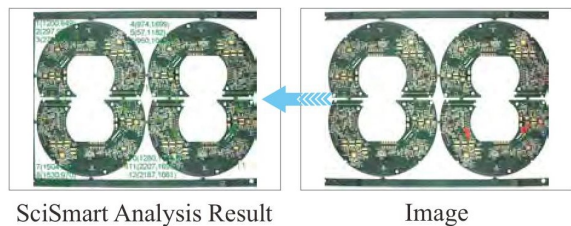

Application Cases

- Metal surface inspection
- Image scanning
- Surface crack detection
- LCD panel inspection

Selection Guide

Spectrum Chart

Note: The data is for reference only.

Customizable Items

Application Cases

PCB positioning

Section Structure Drawing

Series features

Note: The data is for reference only.

Note: The data is for reference only.

Note: The data is for reference only.

Matching with diffuser plate for reflective surfaces, workpiece example to improve image uniformity