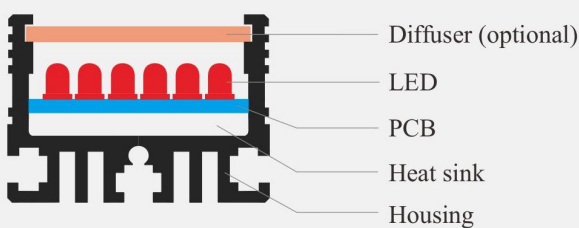

Application Cases

- Metal surface inspection
- Image scanning
- Surface crack detection
- LCD panel inspection

Selection Guide

Spectrum Chart

Note: The data is for reference only.

Customizable Items

Application Cases

PCB positioning

Section Structure Drawing

Series features

Note: The data is for reference only.

Note: The data is for reference only.

Note: The data is for reference only.

Matching with diffuser plate for reflective surfaces, workpiece example to improve image uniformity