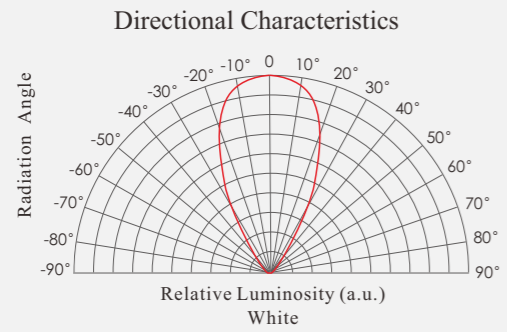

Series features

Note: The data is for reference only.