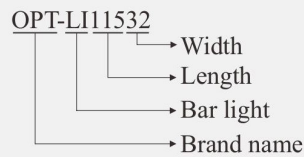

Selection Guide