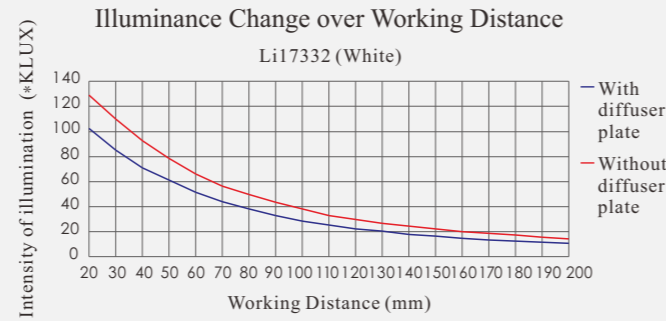

PCB positioning

Section Structure Drawing

Series features

Note: The data is for reference only.

Note: The data is for reference only.

Note: The data is for reference only.

Matching with diffuser plate for reflective surfaces, workpiece example to improve image uniformity

With diffuser plate

Without diffuser plate

Model Table

No.	Model	* Power ●	* Power ●	* Power ●	* Power ●	Length A (mm)	Emitting B (mm)	Light source width (mm)	Recommended controller
1	OPT-LI6120	2.8W@24V	2.9W@24V	2.7W@24V	1.7W@24V	61	47	32	OPT-DPA2024E
2	OPT-LI11520	4.2W@24V	4.9W@24V	3.7W@24V	3.2W@24V	115	101		
3	OPT-LI17320	6.7W@24V	6.7W@24V	5.8W@24V	4.8W@24V	173	159		
4	OPT-LI21820	7.2W@24V	7.8W@24V	6.2W@24V	6.9W@24V	218	204		
5	OPT-LI26820	10.5W@24V	10.9W@24V	8.3W@24V	7.9W@24V	268	254		
6	OPT-LI31320	10.7W@24V	11.7W@24V	9.3W@24V	10.4W@24V	313	299		
7	OPT-LI36220	12.3W@24V	12.9W@24V	11.5W@24V	11W@24V	362	348		
8	OPT-LI43620	15W@24V	15W@24V	12.4W@24V	12.6W@24V	436	422		
9	OPT-LI53620	17.3W@24V	17.3W@24V	15W@24V	15.8W@24V	536	522		

* Note: The data is for reference only.

Dimensions (mm)

Model Table

No.	Model	* Power ●	* Power ●	* Power ●	* Power ●	Length A (mm)	Emitting B (mm)	Light source width (mm)	Recommended controller
1	OPT-LI3832	2W@24V	2W@24V	1.8W@24V	2W@24V	38	24	32	OPT-DPA2024E
2	OPT-LI6132	4W@24V	4W@24V	3.5W@24V	3.3W@24V	61	47		
3	OPT-LI8332	5.9W@24V	6.1W@24V	5W@24V	4.9W@24V	83	69		
4	OPT-LI11532	6W@24V	7W@24V	5.5W@24V	6.3W@24V	115	101		
5	OPT-LI17332	8.5W@24V	8.4W@24V	8W@24V	7.2W@24V	173	159		
6	OPT-LI21832	13W@24V	13W@24V	9W@24V	9.1W@24V	218	204		
7	OPT-LI26832	13.9W@24V	13.9W@24V	10.5W@24V	12.8W@24V	268	254		
8	OPT-LI31332	15.6W@24V	15.6W@24V	12W@24V	13W@24V	313	299		
9	OPT-LI36232	16.1W@24V	16.1W@24V	14.4W@24V	15W@24V	362	348		
10	OPT-LI43632	18.8W@24V	18.8W@24V	16W@24V	17.3W@24V	436	422		
11	OPT-LI53632	21W@24V	21W@24V	19W@24V	18.7W@24V	536	522		