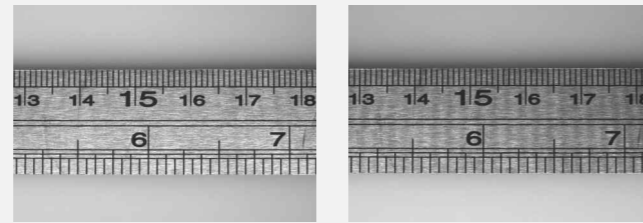

PCB positioning

Section Structure Drawing

Series features

Note: The data is for reference only.

Note: The data is for reference only.

Note: The data is for reference only.

Matching with diffuser plate for reflective surfaces, workpiece example to improve image uniformity

With diffuser plate

Without diffuser plate

Model Table

No.	Model	* Power ●	* Power ●	* Power ●	* Power ●	Length A (mm)	Emitting B (mm)	Light source width (mm)	Recommended controller
1	OPT-LI6120	2.8W@24V	2.9W@24V	2.7W@24V	1.7W@24V	61	47	32	OPT-DPA2024E
2	OPT-LI11520	4.2W@24V	4.9W@24V	3.7W@24V	3.2W@24V	115	101		
3	OPT-LI17320	6.7W@24V	6.7W@24V	5.8W@24V	4.8W@24V	173	159		
4	OPT-LI21820	7.2W@24V	7.8W@24V	6.2W@24V	6.9W@24V	218	204		
5	OPT-LI26820	10.5W@24V	10.9W@24V	8.3W@24V	7.9W@24V	268	254		
6	OPT-LI31320	10.7W@24V	11.7W@24V	9.3W@24V	10.4W@24V	313	299		
7	OPT-LI36220	12.3W@24V	12.9W@24V	11.5W@24V	11W@24V	362	348		
8	OPT-LI43620	15W@24V	15W@24V	12.4W@24V	12.6W@24V	436	422		
9	OPT-LI53620	17.3W@24V	17.3W@24V	15W@24V	15.8W@24V	536	522		

* Note: The data is for reference only.

Dimensions (mm)

Model Table

No.	Model	* Power ●	* Power ●	* Power ●	* Power ●	Length A (mm)	Emitting B (mm)	Light source width (mm)	Recommended controller
1	OPT-LI3832	2W@24V	2W@24V	1.8W@24V	2W@24V	38	24	32	OPT-DPA2024E
2	OPT-LI6132	4W@24V	4W@24V	3.5W@24V	3.3W@24V	61	47		
3	OPT-LI8332	5.9W@24V	6.1W@24V	5W@24V	4.9W@24V	83	69		
4	OPT-LI11532	6W@24V	7W@24V	5.5W@24V	6.3W@24V	115	101		
5	OPT-LI17332	8.5W@24V	8.4W@24V	8W@24V	7.2W@24V	173	159		
6	OPT-LI21832	13W@24V	13W@24V	9W@24V	9.1W@24V	218	204		
7	OPT-LI26832	13.9W@24V	13.9W@24V	10.5W@24V	12.8W@24V	268	254		
8	OPT-LI31332	15.6W@24V	15.6W@24V	12W@24V	13W@24V	313	299		
9	OPT-LI36232	16.1W@24V	16.1W@24V	14.4W@24V	15W@24V	362	348		
10	OPT-LI43632	18.8W@24V	18.8W@24V	16W@24V	17.3W@24V	436	422		
11	OPT-LI53632	21W@24V	21W@24V	19W@24V	18.7W@24V	536	522		

* Note: The data is for reference only.

Dimensions (mm)