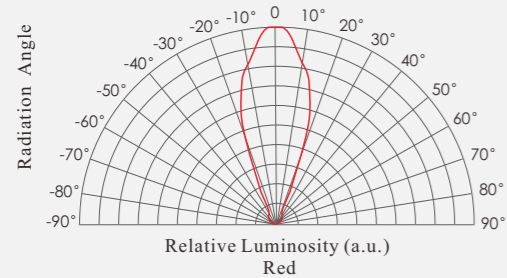

Series features

Note: The data is for reference only.