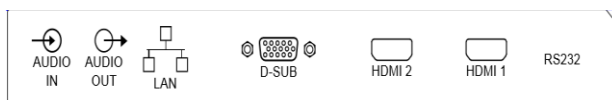

# Specifications

<b>Model</b>	DS-D5043UC	
<b>Backlight</b>	D-LED	
<b>Screen Size</b>	42.5 inch	
<b>Pixel Pitch</b>	0.2451mm (H) * 0.2451mm(W)	
<b>Max Resolution</b>	3840 * 2160	
<b>Brightness</b>	400 cd/m2 (Typ.)	
<b>Contrast</b>	1200:1	
<b>Response Time</b>	8ms	
<b>Color</b>	1.07billion	
<b>Active Area</b>	941.184mm(H) * 529.416mm(V)	
<b>Viewing Angle</b>	Horizontal 178°, Vertical 178°	
<b>Interfaces</b>	RS232	1
	HDMI 2.0	2
	VGA	1
	LAN	1
	Audio out	1
	Audio in	1
	USB3.0*1 /USB2.0*1	2
<b>Power Supply</b>	AC 100~240V, 50/60 Hz	
<b>Power Consumption</b>	≤120W	
<b>Standby power Consumption</b>	0.5W	
<b>Loudspeaker</b>	8W*2	
<b>Working Temperature</b>	0°C~40°C	
<b>Working Humidity</b>	20% - 80%RH (No Condensation)	
<b>Storage Temperature</b>	-20°C ~ +60°C	
<b>Storage Humidity</b>	10% - 90%RH (No Condensation)	
<b>Color of Casing</b>	Black	
<b>VESA</b>	200mm*200mm/400mm*400mm	
<b>Dimensions(W*H*D)</b>	968.2mm*559.4mm*60.9 mm	
<b>Packing Dimensions(W*H*D)</b>	1070mm*696mm*159 mm	
<b>Gross Weight</b>	11.7kg	
<b>Net Weight</b>	8.6kg	
<b>Accessories</b>	Power cord	1
	Battery	1
	Remote Control	1
	User manual	1
	HDMI cable	1
<b>Bracket</b>	Pedestal	NA
	Wall mounted	Optional DS-DM4255W
<b>*Note</b>	All specifications mentioned above are subject to the actual product	