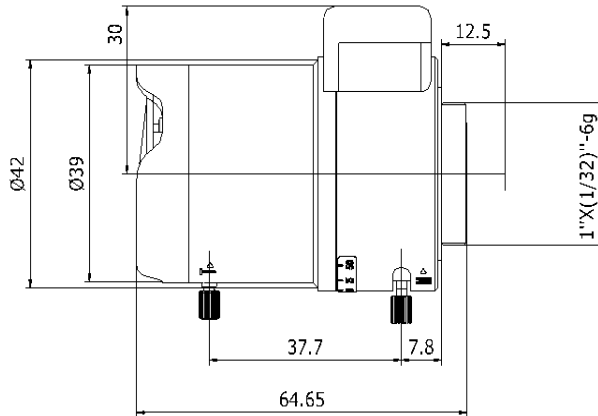

CCTV LENS SPEC

Model NO.		TV0550D-IRA		Specification		Vari-focal DC Auto Iris IR	
Focallength		5-50mm		Mount		CS-Mount	
F number		F1.4-C		Flange Back Length		12.5mm	
Max. Image format		Φ6.0mm (1/3")		M. O. D		0.5m	
Control	Iris	DC Drive		Dimension		Φ42*64.65	
	Focus	Manual		Weight		118g	
	Zoom	Manual		Operating Temperature		-10~50°C	
Field of View	D	1/3"	61.3° ~6.8°		1/4"	45.9° ~5°	
	H		49° ~5.4°			36.8° ~4°	
	V		36.8° ~4°			27.6° ~3°	

Dimension

Unit: mm

Lens Picture